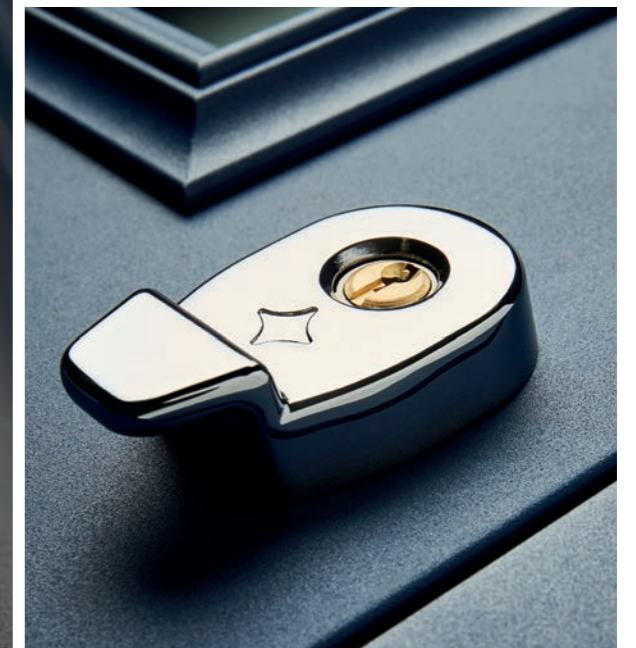

YOUR SECURITY IS OUR PRIORITY

Safety and security were central to each design decision in the development of the new Designer Door range, with each door meeting the requirements of PAS24, a British Standards test used to assess the security performance of windows and doors.

The doors' block construction features a hidden fixing system to ensure maximum protection and every door comes with the choice of two high-security locking mechanisms. You can choose between a multi-point slam lock, which means that the door locks automatically each time you close it, and is opened by a key, or a 10-point lock, where the door can only be locked and unlocked with the key. Both locks offer the same high level of security, so the choice really comes down to which one best suits your lifestyle.

Completing the range of security features, all our doors also have adjustable hinges and locks, fully integrated glazing panels (eliminating the need for glazing beads), tamper protection and drill-proof cylinders. Every door also features a completely hidden sash and fixing system which protects the lock body.

PAS 24:2016
ACCREDITED